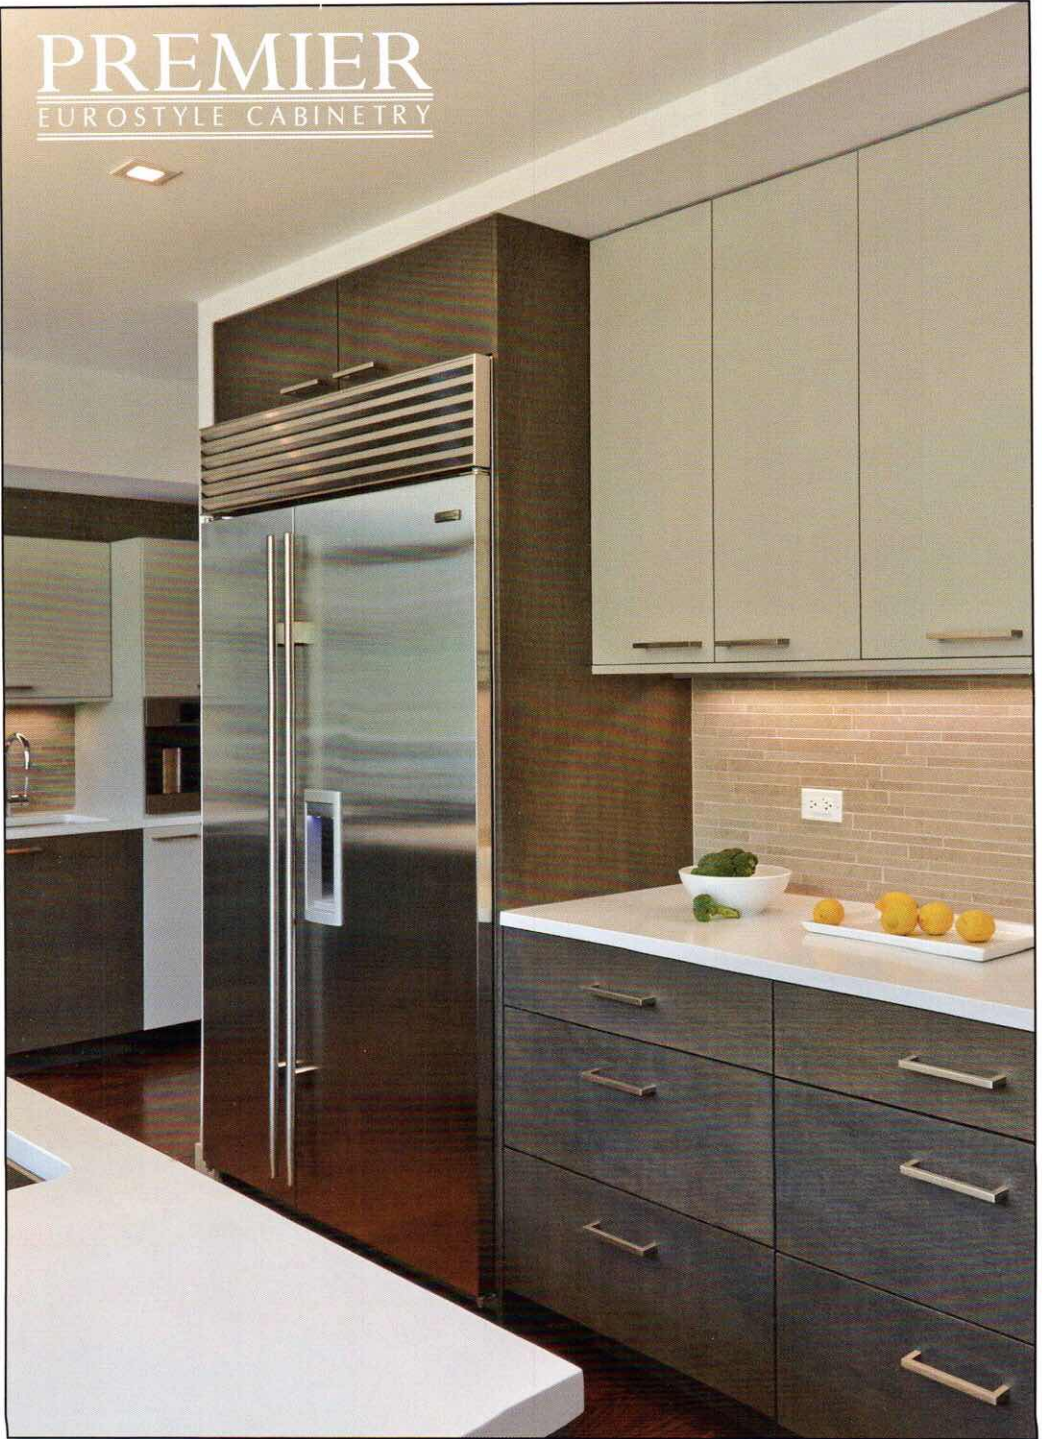

PREMIER

EUROSTYLE CABINETS