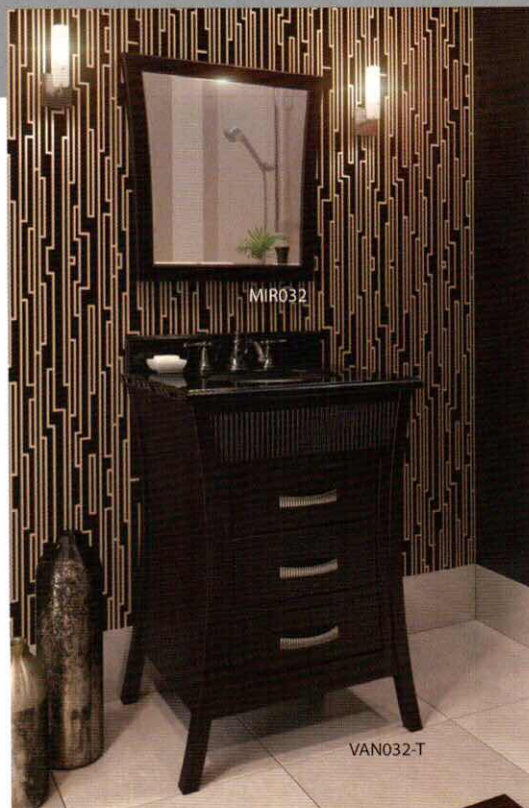

Barcelona Modern

Available in 26" size

Black finish

3 fully functional drawers with solid wood dovetail drawer boxes and full extension soft-close slides

8" widespread 3-hole pattern
(faucet not included)

All units available with or without top.
4" tall backsplash included with tops.

Satin Nickel finish

	Dimensions	Black with 2.5cm Black Granite
26" vanity base without top	26" x 20" x 35"	VAN032
26" vanity with top & bowl preinstalled	26" x 20-3/4" x 36"	VAN032-T
Mirror for 26" vanity	25" x 25" (beveled glass)	MIR032