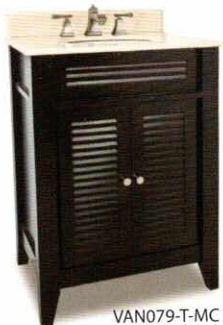

VAN079-T-MC