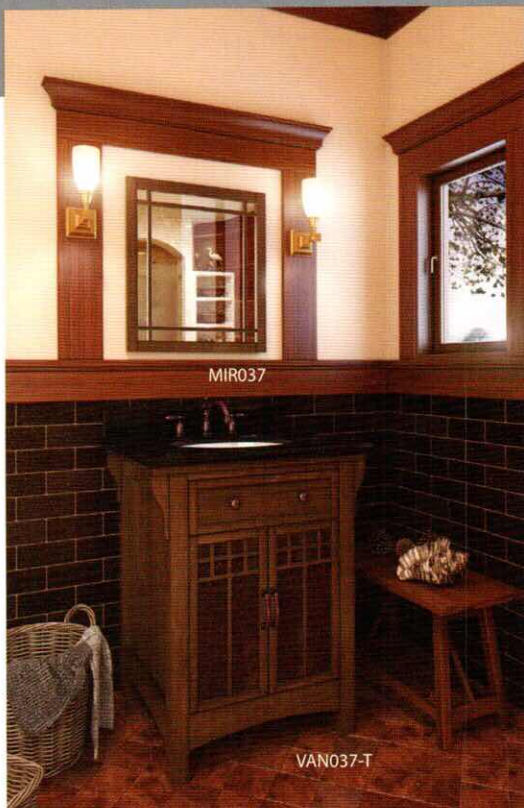

Rosewood Beaded

Available in 30" size

Rosewood veneers and finish

3 fully functional drawers with solid wood dovetail drawer boxes and full extension soft-close slides

MIR035

VAN035-T

VAN035-T

8" widespread 3-hole pattern
(faucet not included)

All units available with or without top.
4" tall backplash included with tops.

Brushed Oil Rubbed Bronze finish.
Coordinating pieces in Jeffrey Alexander
Symphony Collection.

	Dimensions	Rosewood with 2.5cm Black Granite
30" vanity base without top	30" x 23" x 35-1/4"	VAN035
30" vanity with top & bowl preinstalled	30" x 23" x 36-1/4"	VAN035-T
Mirror for 30" vanity	24" x 28" (beveled glass)	MIR035

Westcott Wright

Available in 27" size

Chestnut finish with Mica glass inserts

Large open cabinet (drawer is false)

MIR037

VAN037-T

8" widespread 3-hole pattern
(faucet not included)

All units available with or without top.
4" tall backsplash included with tops.

Brushed Oil Rubbed Bronze finish.
Coordinating pieces in Jeffrey Alexander
Bremen Collection.

	Dimensions	Chestnut with 2.5cm Black Granite
26-5/8" vanity base without top	26-1/2" x 22-3/4" x 34-1/4"	VAN037
26-5/8" vanity with top & bowl preinstalled	26-5/8" x 23-1/2" x 35-1/4"	VAN037-T
Mirror for 26-5/8" vanity	21" x 24"	MIR037