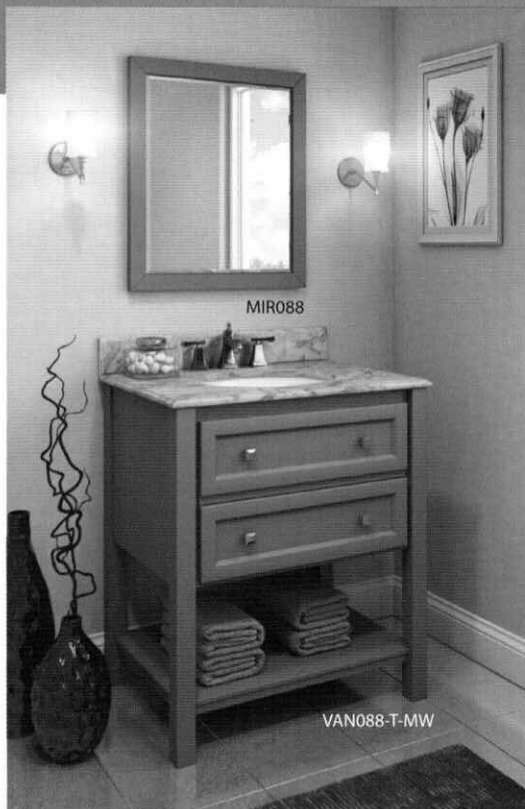

Adler

Available in 31", 48" and 60" double sizes
Black, White or Grey painted finish

31" unit features fully functional drawers with full extension slides

48" unit features a large open cabinet

60" double unit features two fully functional center drawers and two open cabinets under the sinks

Open bottom shelf for additional storage

MIR088

VAN088-T-MW

8" widespread 3-hole pattern
(faucet not included)

All units available with or without top.
4" tall backsplash included with tops.

Satin Nickel finish. Coordinating pieces
in Jeffrey Alexander Modena Collection.