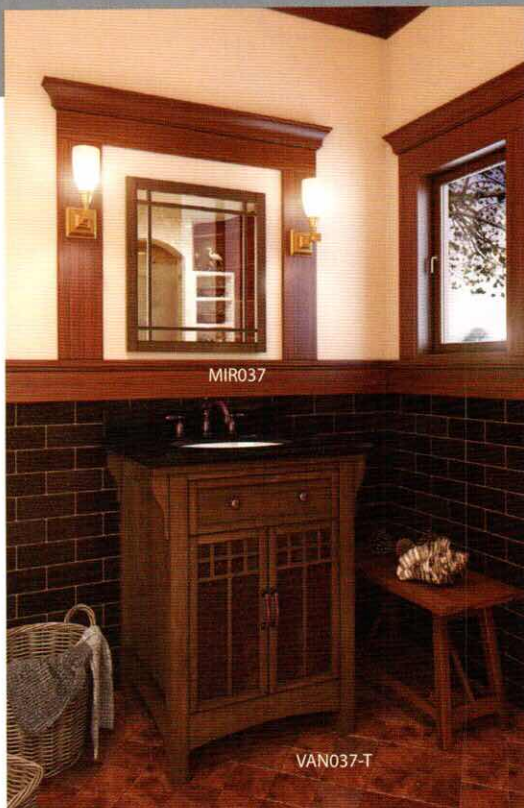

Rosewood Beaded

Available in 30" size

Rosewood veneers and finish

3 fully functional drawers with solid wood dovetail drawer boxes and full extension soft-close slides

MIR035

VAN035-T

VAN035-T

8" widespread 3-hole pattern
(faucet not included)

All units available with or without top.
4" tall backplash included with tops.

Brushed Oil Rubbed Bronze finish.
Coordinating pieces in Jeffrey Alexander
Symphony Collection.

	Dimensions	Rosewood with 2.5cm Black Granite
30" vanity base without top	30" x 23" x 35-1/4"	VAN035
30" vanity with top & bowl preinstalled	30" x 23" x 36-1/4"	VAN035-T
Mirror for 30" vanity	24" x 28" (beveled glass)	MIR035

Westcott Wright

Available in 27" size

Chestnut finish with Mica glass inserts

Large open cabinet (drawer is false)

MIR037

VAN037-T

8" widespread 3-hole pattern
(faucet not included)

All units available with or without top.
4" tall backsplash included with tops.