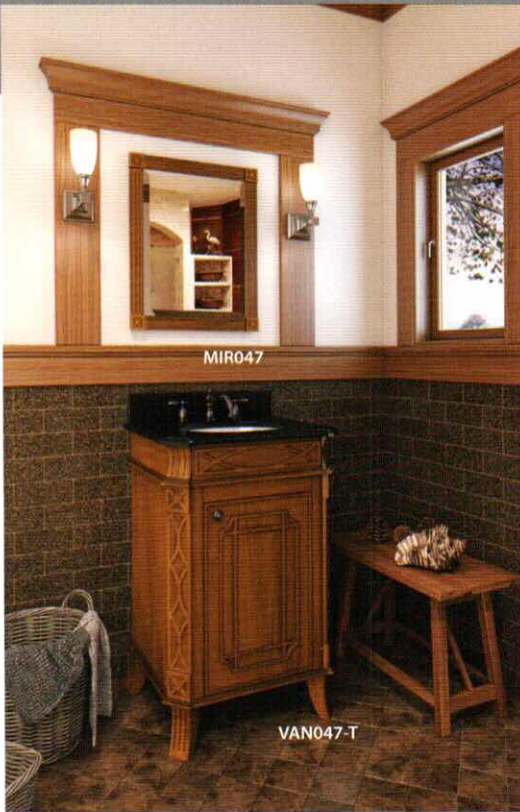

Hamilton

Available in 24" size

Toffee painted finish

Carved lattice design gives Art Deco flair

Compact size is perfect for powder rooms

Large open cabinet for ample storage

MIR047

VAN047-T

8" widespread 3-hole pattern
(faucet not included)

Available with top and bowl preinstalled
only. 4" tall backsplash included.

Antique Brass finish