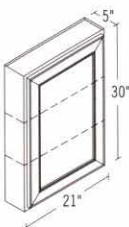

Miter Style