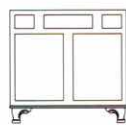

Mirror/Wall Storage

Framed Mirrors

VM

Rectangle

Square

Custom sizes available 48"-72" in 1" increments

Decorative Mirror Wall Cabinets

DMW

Bookcase Platform

Corbel Platform

Foot Options

Cove Foot

Tapered Foot

Bun Foot

Tulip Foot

Pedestal Corner Foot