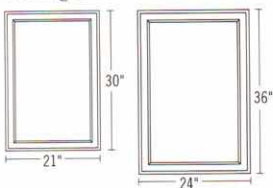

Mirror/Wall Storage

Framed Mirrors

VM

Rectangle

Square

Custom sizes available 48"-72" in 1" increments

Decorative Mirror Wall Cabinets

DMW