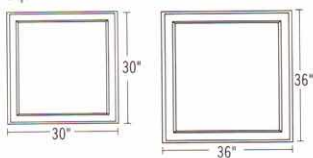

Mirror/Wall Storage

Framed Mirrors

VM

Rectangle

Square

Custom sizes available 48"-72" in 1" increments

Decorative Mirror Wall Cabinets

DMW