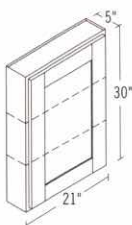

Shaker Style