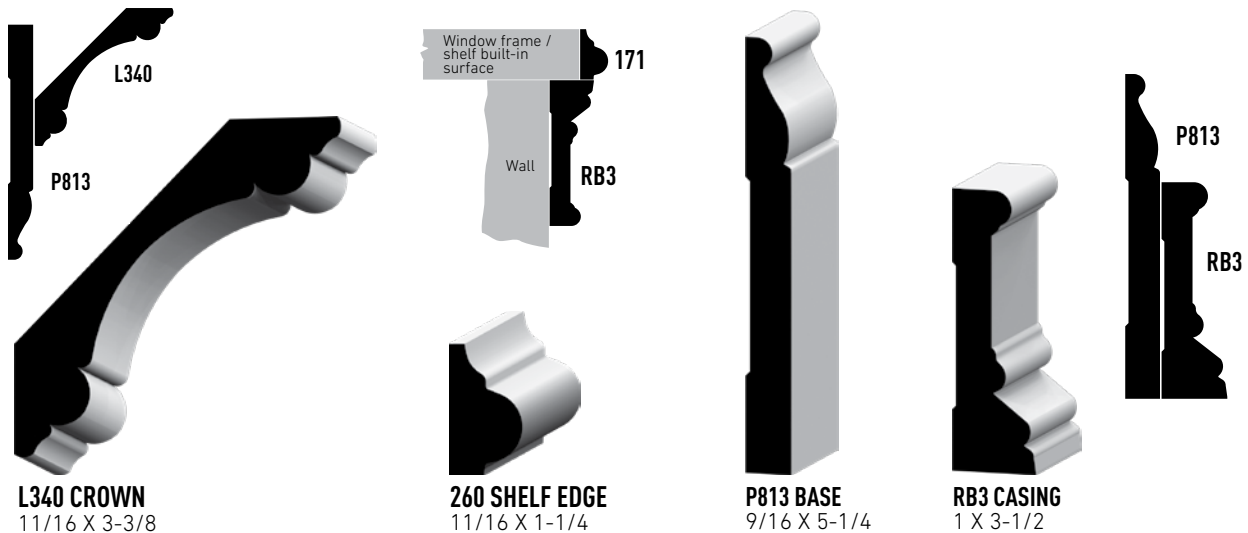

PROFILES SHOWN ARE NOT TO SCALE.