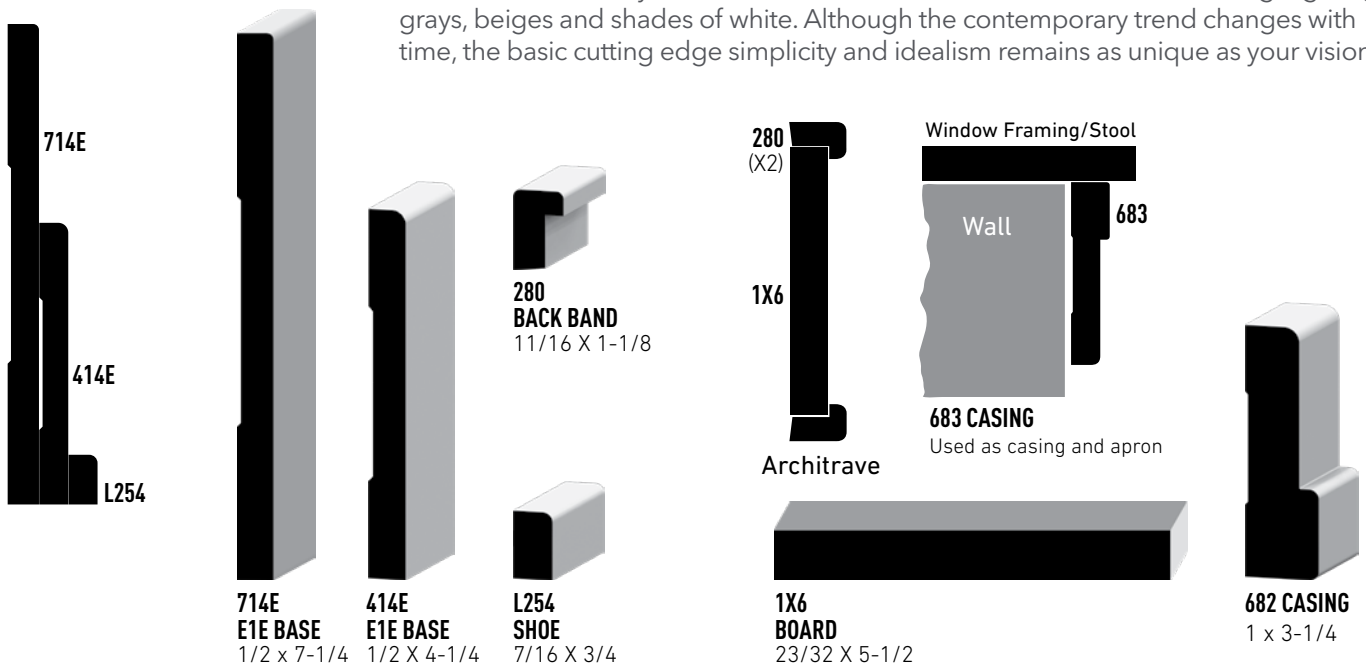

At its core, the word "contemporary" means "of the moment". Sleek & thoughtful, contemporary design spaces often feature a mixture of both straight and elegantly curved lines, which can be seen as a slight nod to this style's art deco roots. Today, the look is defined by curved lines, and embraces minimalistic elements highlighting grays, beiges and shades of white. Although the contemporary trend changes with time, the basic cutting edge simplicity and idealism remains as unique as your vision.