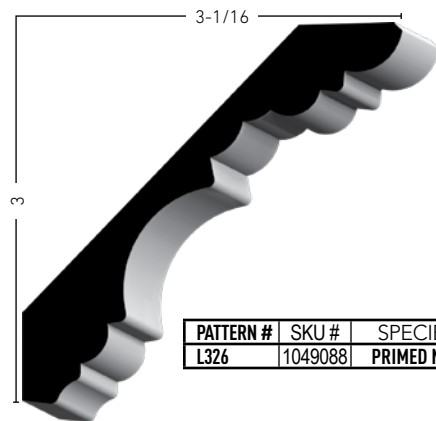

PATTERN #	SKU #	SPECIES	SIZE
L326	1049088	PRIMED MDF	11/16 x 4-1/4 x LF 16'